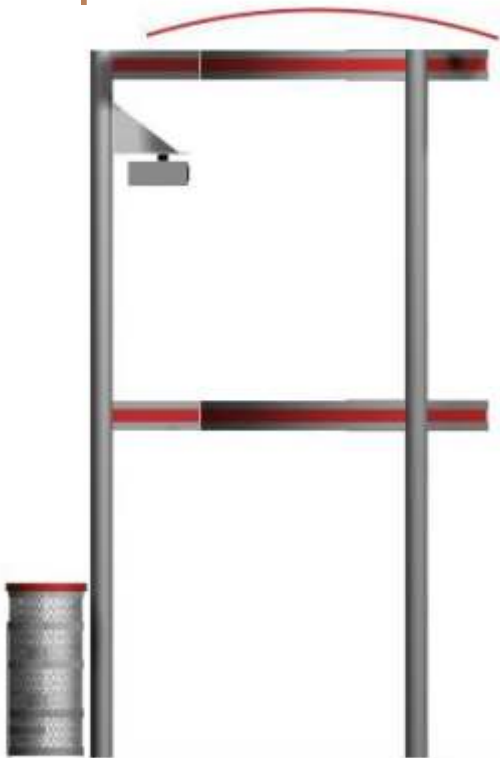

HI-T VIDEO TOWER

- 16' high
- 100" diag. screen
(60" x 80")
- Rental or Purchase
- 4200 lumen projector, custom short throw lens, AV receiver, remote, source (dvd, vhs, or cpu), cables and Bose sound system
- Ships in 3 crates. 2 installers 4-6 hours on the up with a Genie lift
- 91" from lens to screen
- Chicago Rental Package... \$10K (includes r/t freight, install and technician)
- Domestic US Rental Package... \$20K (includes r/t freight, install and technician)
- Purchase price with electronics \$38,500.00
- Rental Package price is for typical 3 day show
- International shipping available (will incur higher rate)

3DL DESIGN

phone: 847-550-9109
fax: 847-550-9179
www.3dlldesign.com

specifications

- Includes Locking Media Counter
- Approx. 130" x 98" footprint
- Custom color striping
- Content development available

- 4200 lumen projector
- 91" from lens to screen
- uses standard or progressive scan DVD player
- HDTV compatible